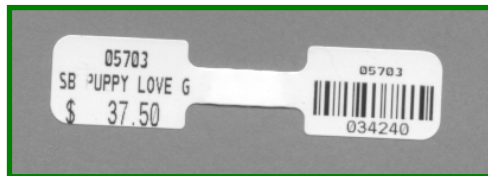

Sample Pricing Labels

Contains:
Store Name, Description,
Vendor Stock Number,
Bar code, Coded Date Received,
SKU Number and Price!

Actual Size - **1.18" x 1"**

Contains:
Store Name, Bar code,
Coded Date Received.
SKU Number and Price!

Actual Size - **7/8" x 1/2"**

Contains:
Store Name, Description,
Vendor Stock Number,
Bar code, Coded Date Received,
SKU Number and Price!

Actual Size - **BarBell - 2" x 1/2"**

Contains:
Store Name, Description,
Color and Sizes (where applicable),
Vendor Stock Number/Style,
Bar code, Coded Date Received.
SKU Number and Price!

Actual Size - **Hang Tag - 1" x 2"**

Contains:
SKU Number,
Coded Date Received
and Price!

Actual Size - **1/2" x 11/16"**

Available Labels Not Shown:
Compare at Pricing,
Shelf Labels and more!